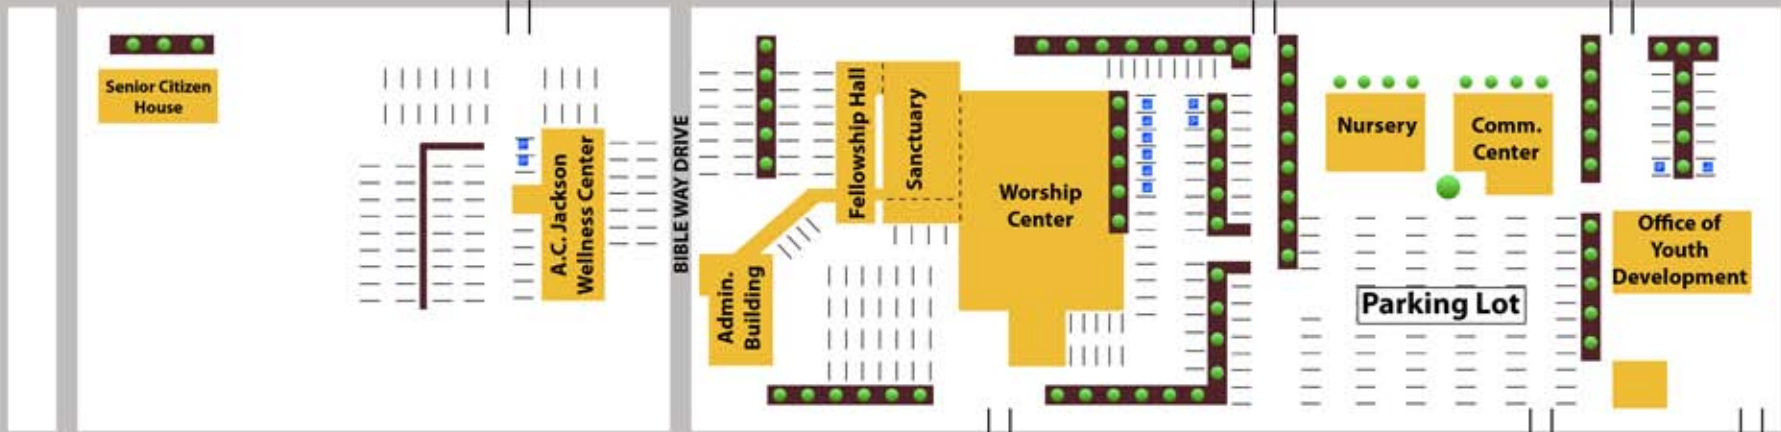

BLUFF ROAD

SHOP ROAD

ATLAS ROAD

ATLAS ROAD

ATLAS ROAD

BLUFF ROAD

HARLEM STREET

HARLEM STREET

SHOP ROAD

To know God, to love and to serve

CAMPUS MAP

Parking Lot

CAMPUS BUILDINGS	
WC	Worship Center
S	Sanctuary
FH	Fellowship Hall
AB	Administration Bldg. (Memorial Chapel)
WELC	A.C. Jackson Wellness Center
N	Nursery
CC	Communications Center (Print Shop)
OYD	Office of Youth Development